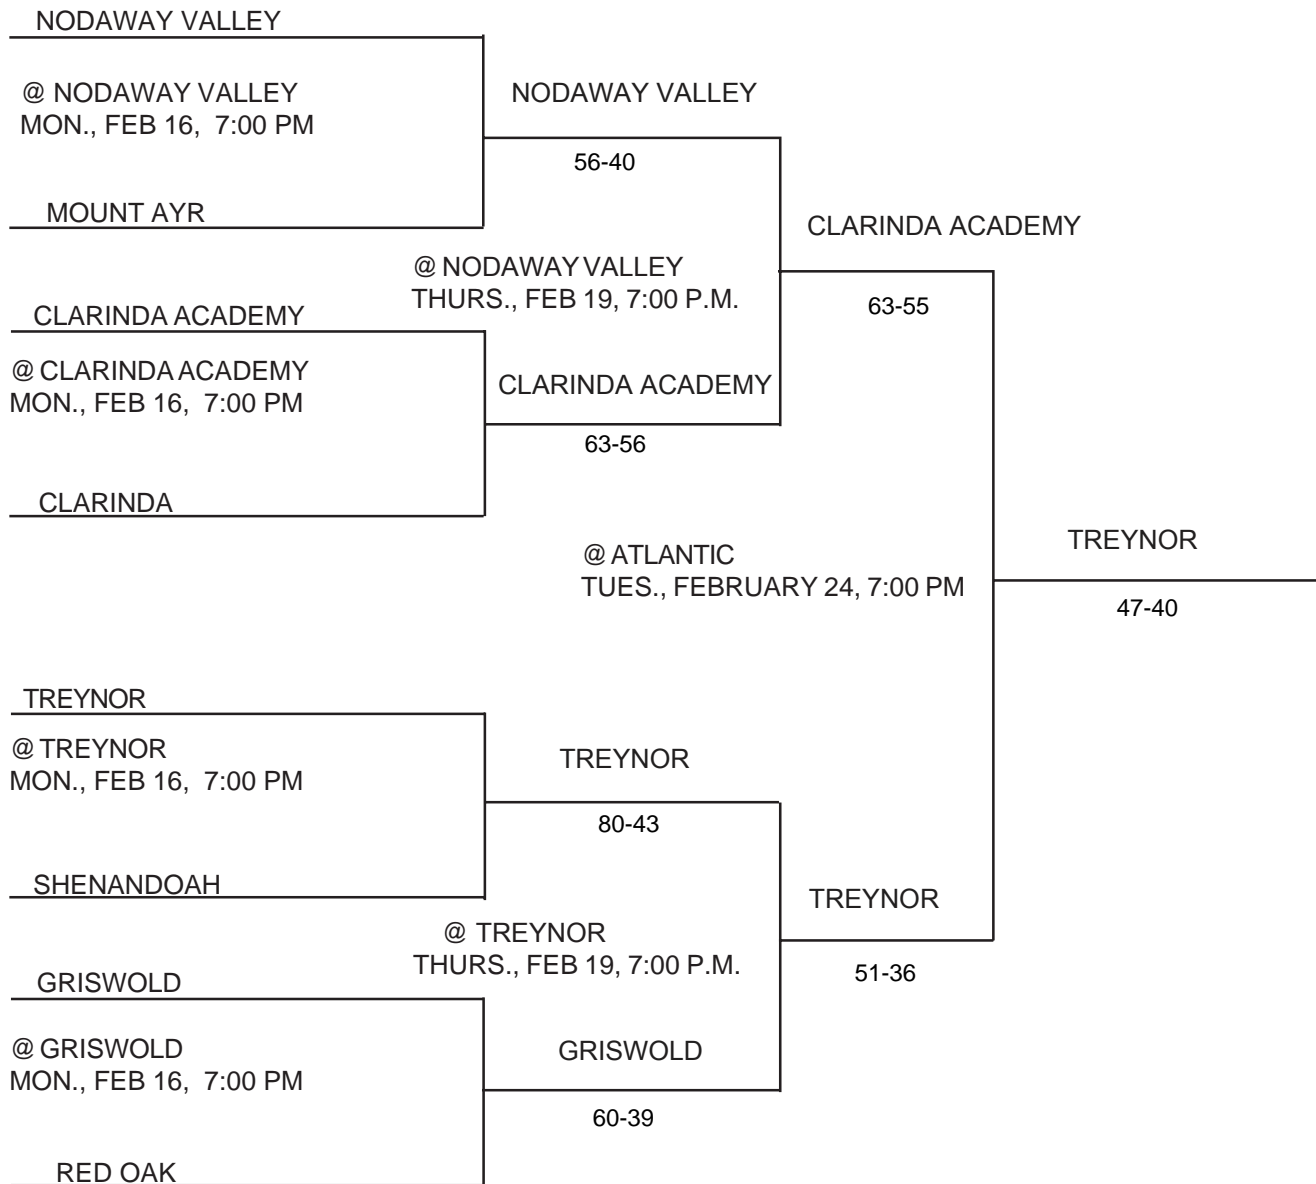

IOWA HIGH SCHOOL ATHLETIC ASSOCIATION
P.O. BOX 10
BOONE, IOWA 50036-0010
Pairings and Schedule of Tournaments/Meets Played
2009 BASKETBALL TOURNAMENT

CLASS: 2A
DISTRICT #15
SUBSTATE #8

Above pairings and time schedule established as directed by the Board of Control