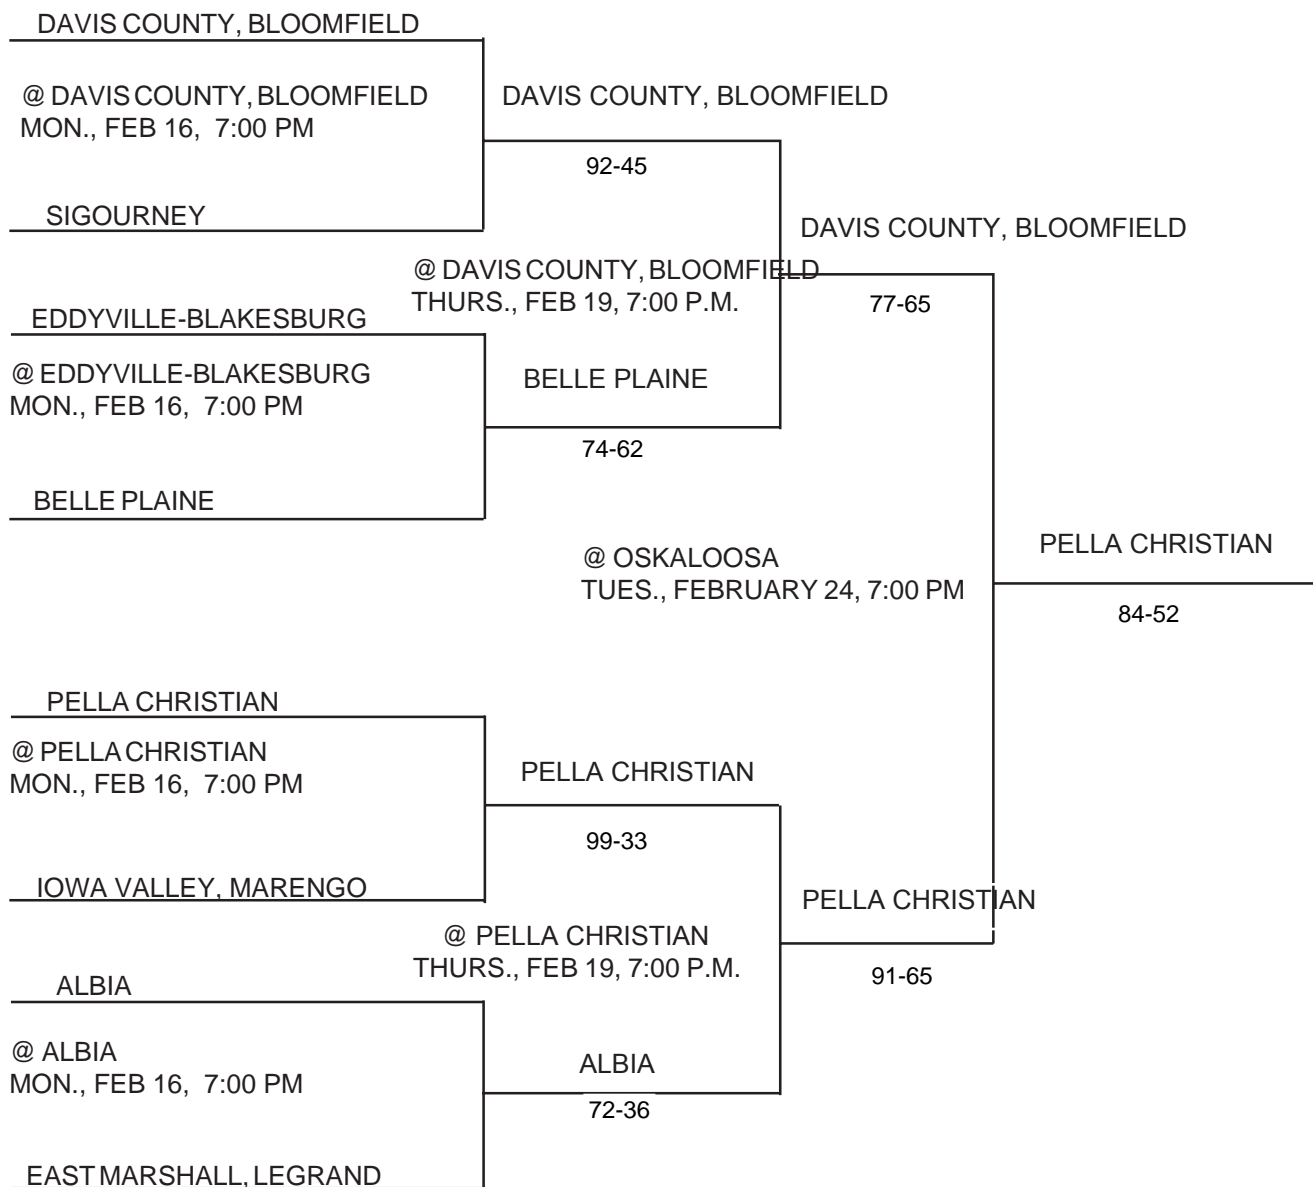

IOWA HIGH SCHOOL ATHLETIC ASSOCIATION
P.O. BOX 10
BOONE, IOWA 50036-0010
Pairings and Schedule of Tournaments/Meets Played
2009 BASKETBALL TOURNAMENT

CLASS: 2A
DISTRICT #11
SUBSTATE #6

Above pairings and time schedule established as directed by the Board of Control