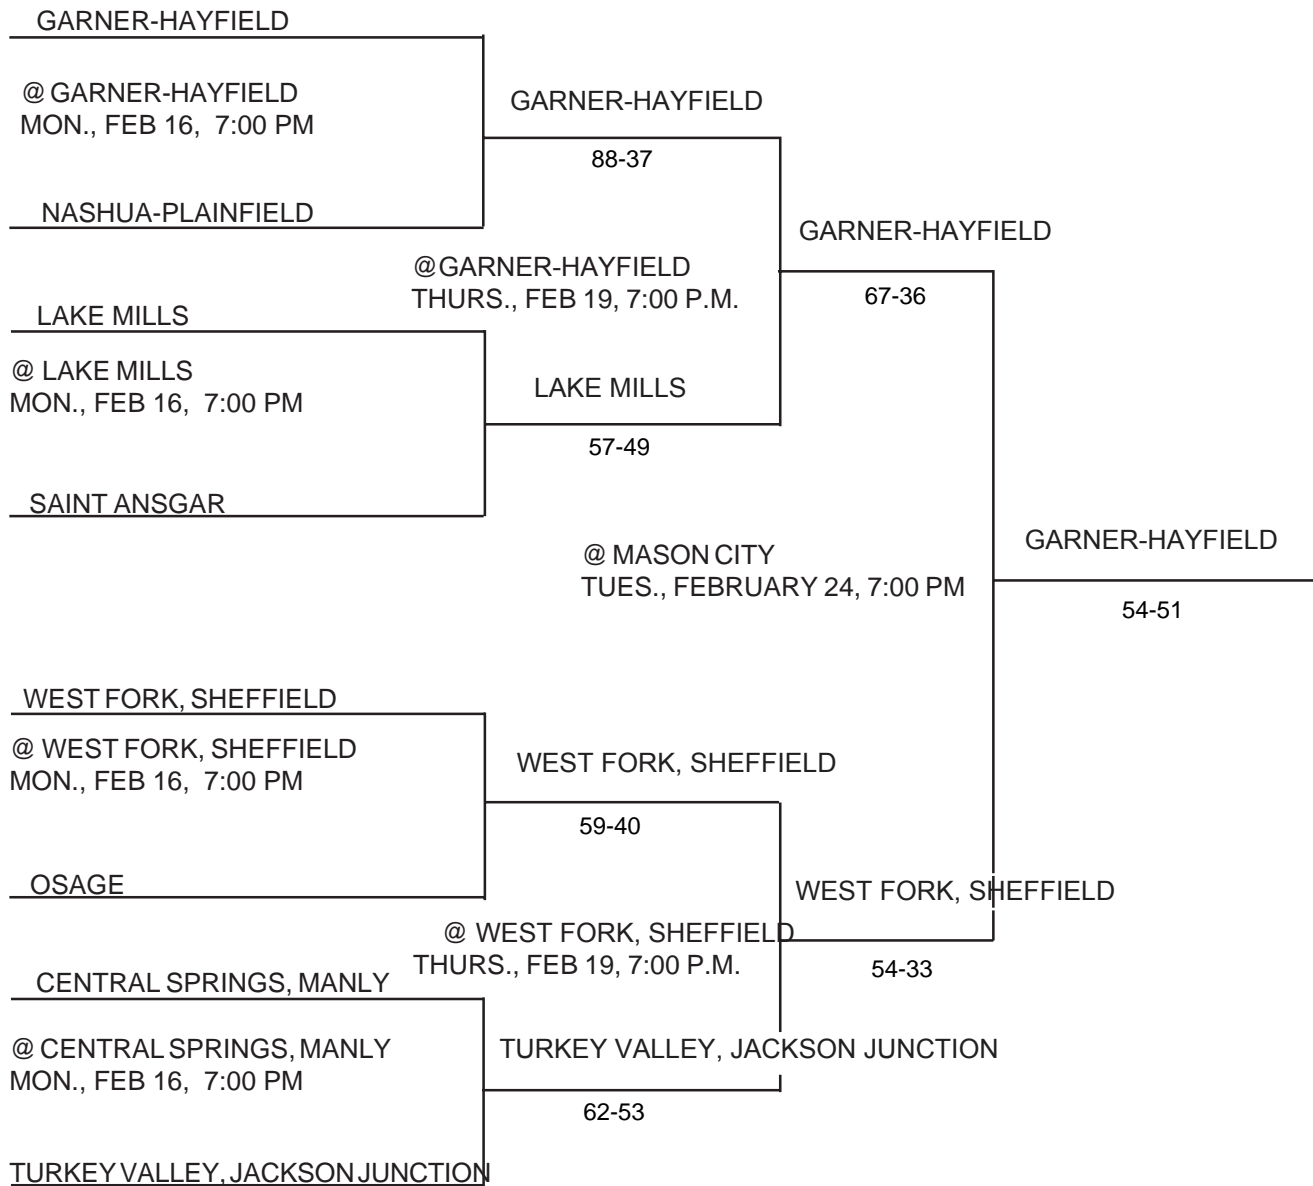

IOWA HIGH SCHOOL ATHLETIC ASSOCIATION
P.O. BOX 10
BOONE, IOWA 50036-0010
Pairings and Schedule of Tournaments/Meets Played
2009 BASKETBALL TOURNAMENT

CLASS: 2A
DISTRICT #5
SUBSTATE #3

Above pairings and time schedule established as directed by the Board of Control