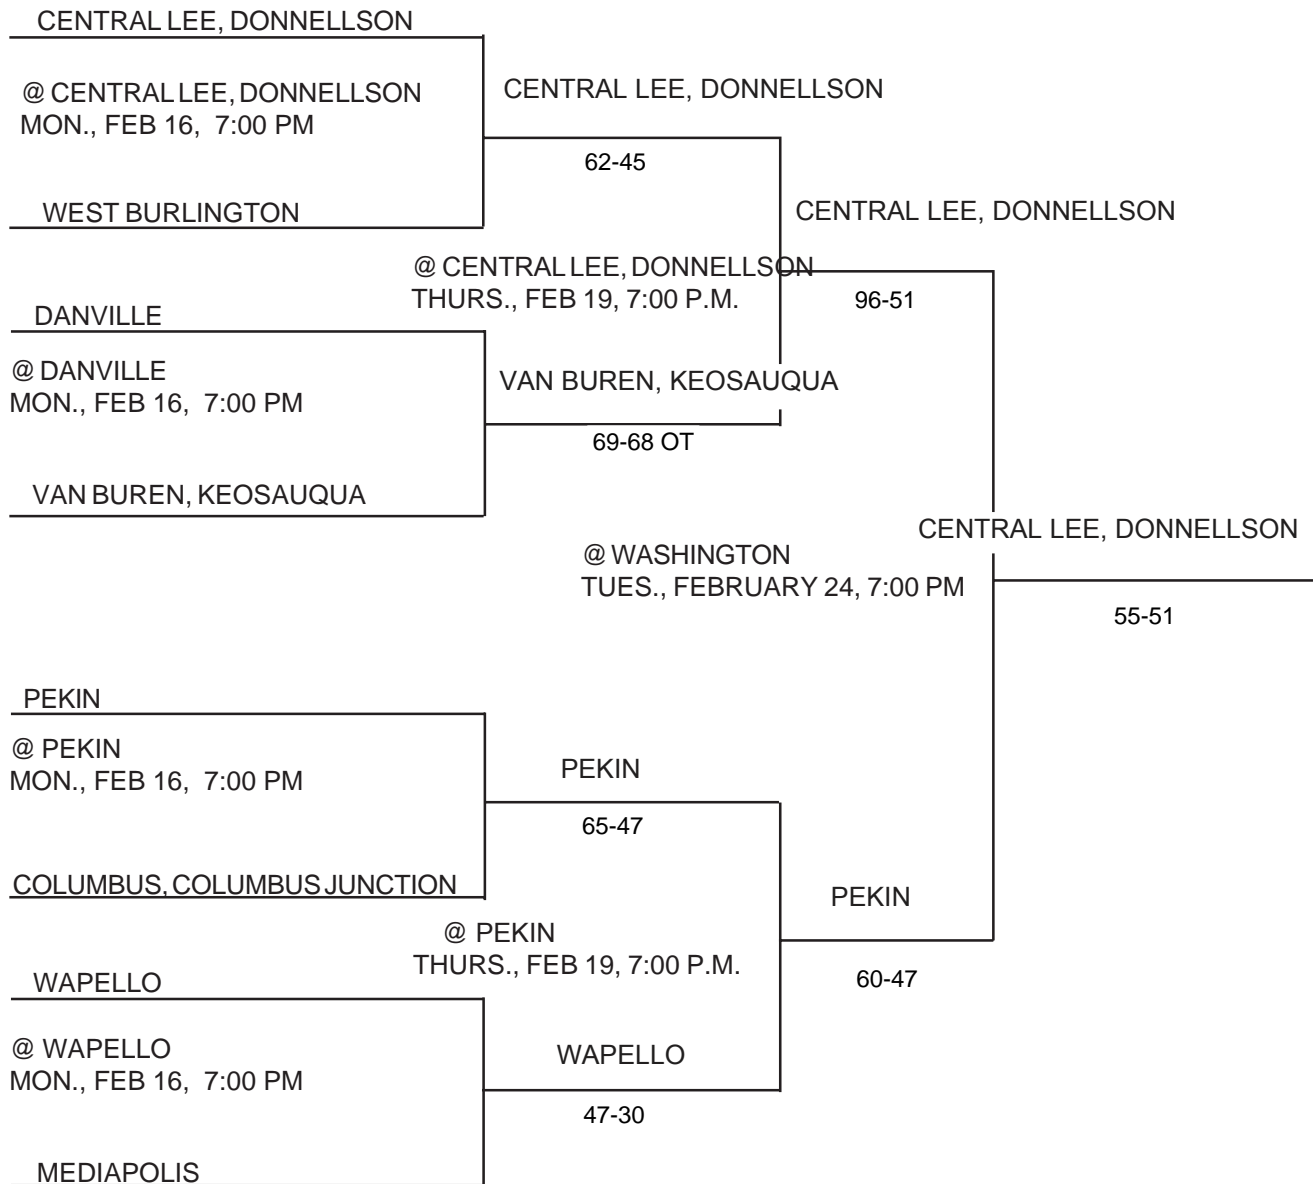

IOWA HIGH SCHOOL ATHLETIC ASSOCIATION
P.O. BOX 10
BOONE, IOWA 50036-0010
Pairings and Schedule of Tournaments/Meets Played
2009 BASKETBALL TOURNAMENT

CLASS: 2A
DISTRICT #10
SUBSTATE #5

Above pairings and time schedule established as directed by the Board of Control