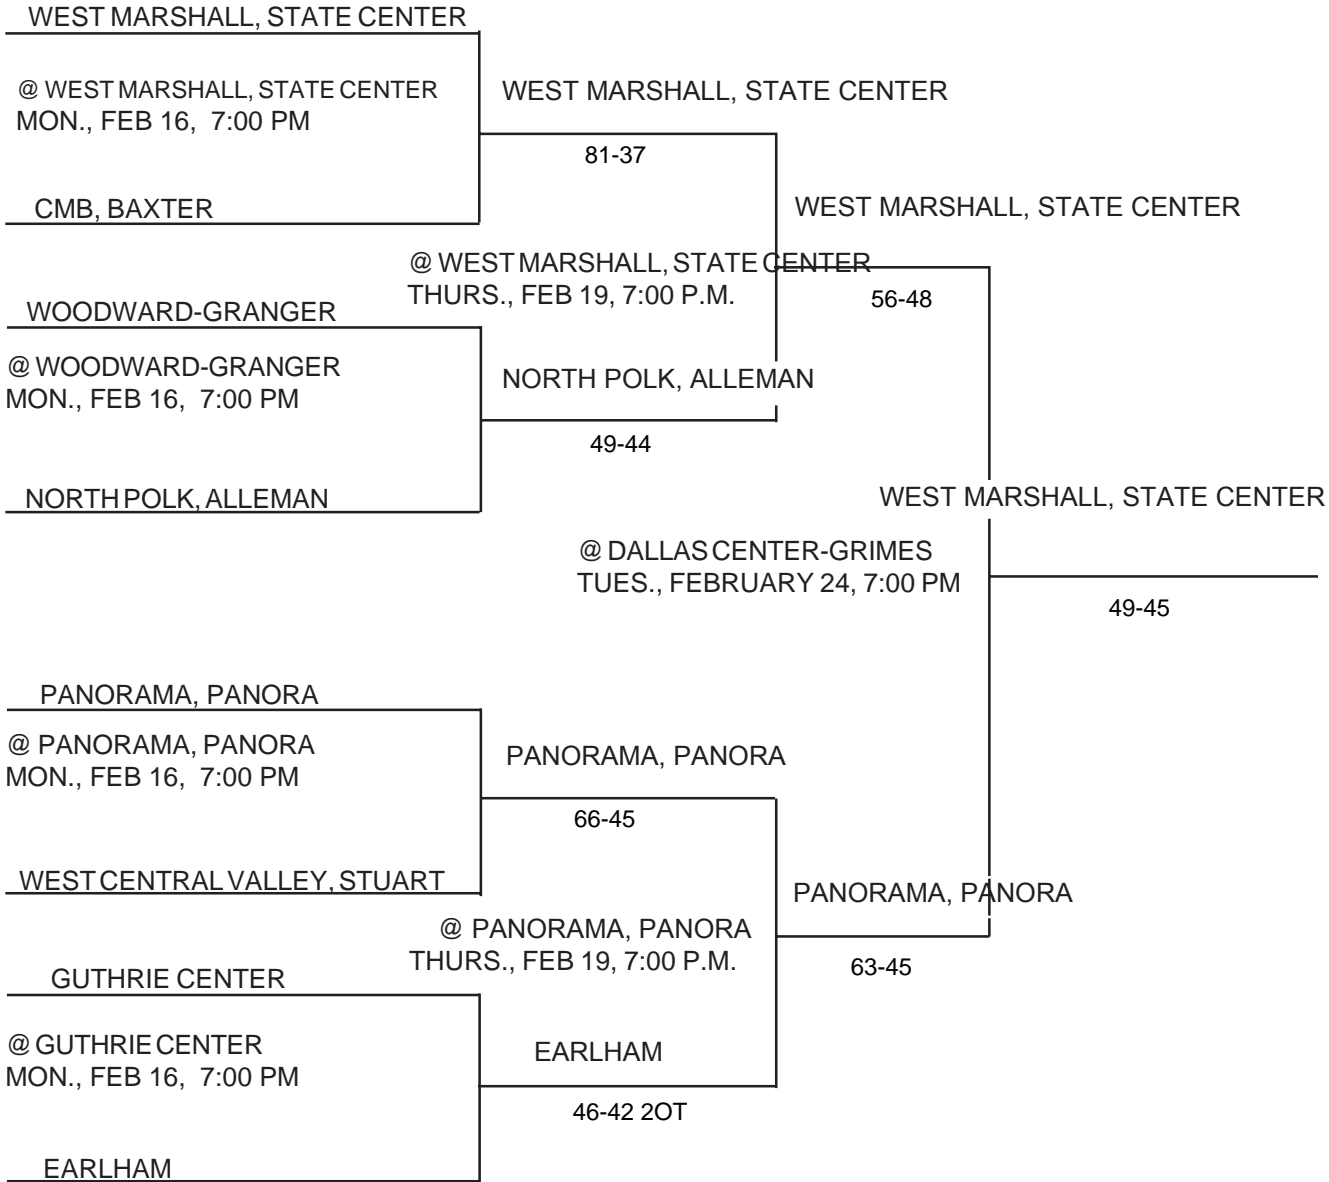

IOWA HIGH SCHOOL ATHLETIC ASSOCIATION
P.O. BOX 10
BOONE, IOWA 50036-0010
Pairings and Schedule of Tournaments/Meets Played
2009 BASKETBALL TOURNAMENT

CLASS: 2A
DISTRICT #14
SUBSTATE #7

Above pairings and time schedule established as directed by the Board of Control