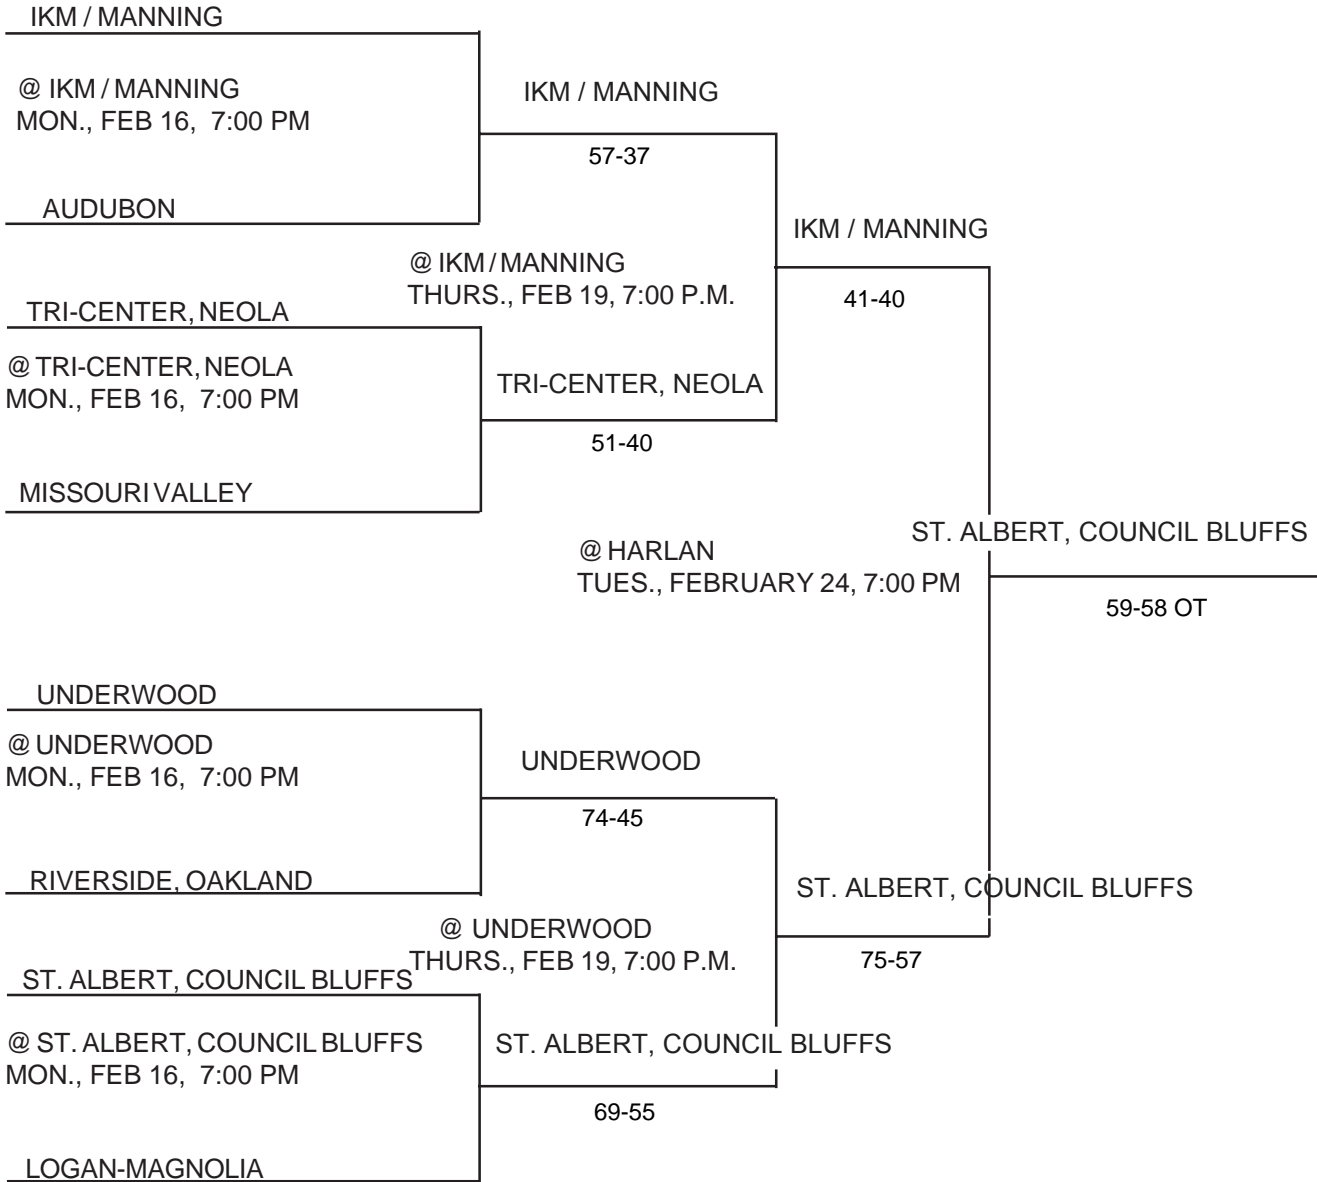

IOWA HIGH SCHOOL ATHLETIC ASSOCIATION
P.O. BOX 10
BOONE, IOWA 50036-0010
Pairings and Schedule of Tournaments/Meets Played
2009 BASKETBALL TOURNAMENT

CLASS: 2A
DISTRICT #16
SUBSTATE #8

Above pairings and time schedule established as directed by the Board of Control