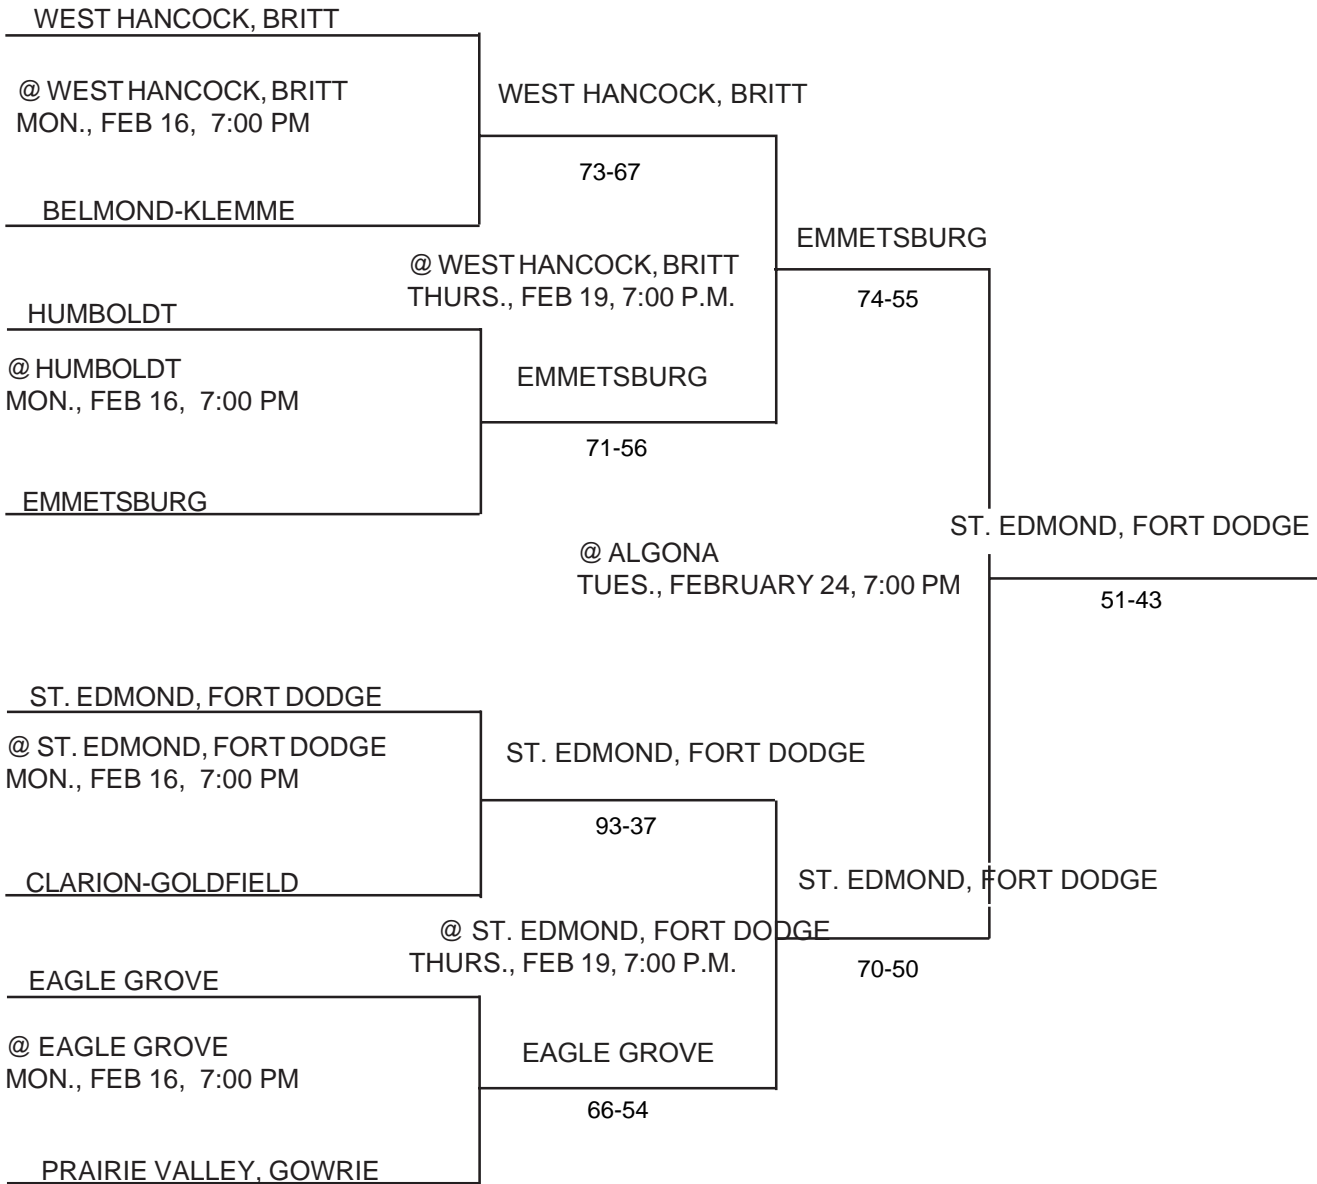

IOWA HIGH SCHOOL ATHLETIC ASSOCIATION
P.O. BOX 10
BOONE, IOWA 50036-0010
Pairings and Schedule of Tournaments/Meets Played
2009 BASKETBALL TOURNAMENT

CLASS: 2A
DISTRICT #4
SUBSTATE #2

Above pairings and time schedule established as directed by the Board of Control