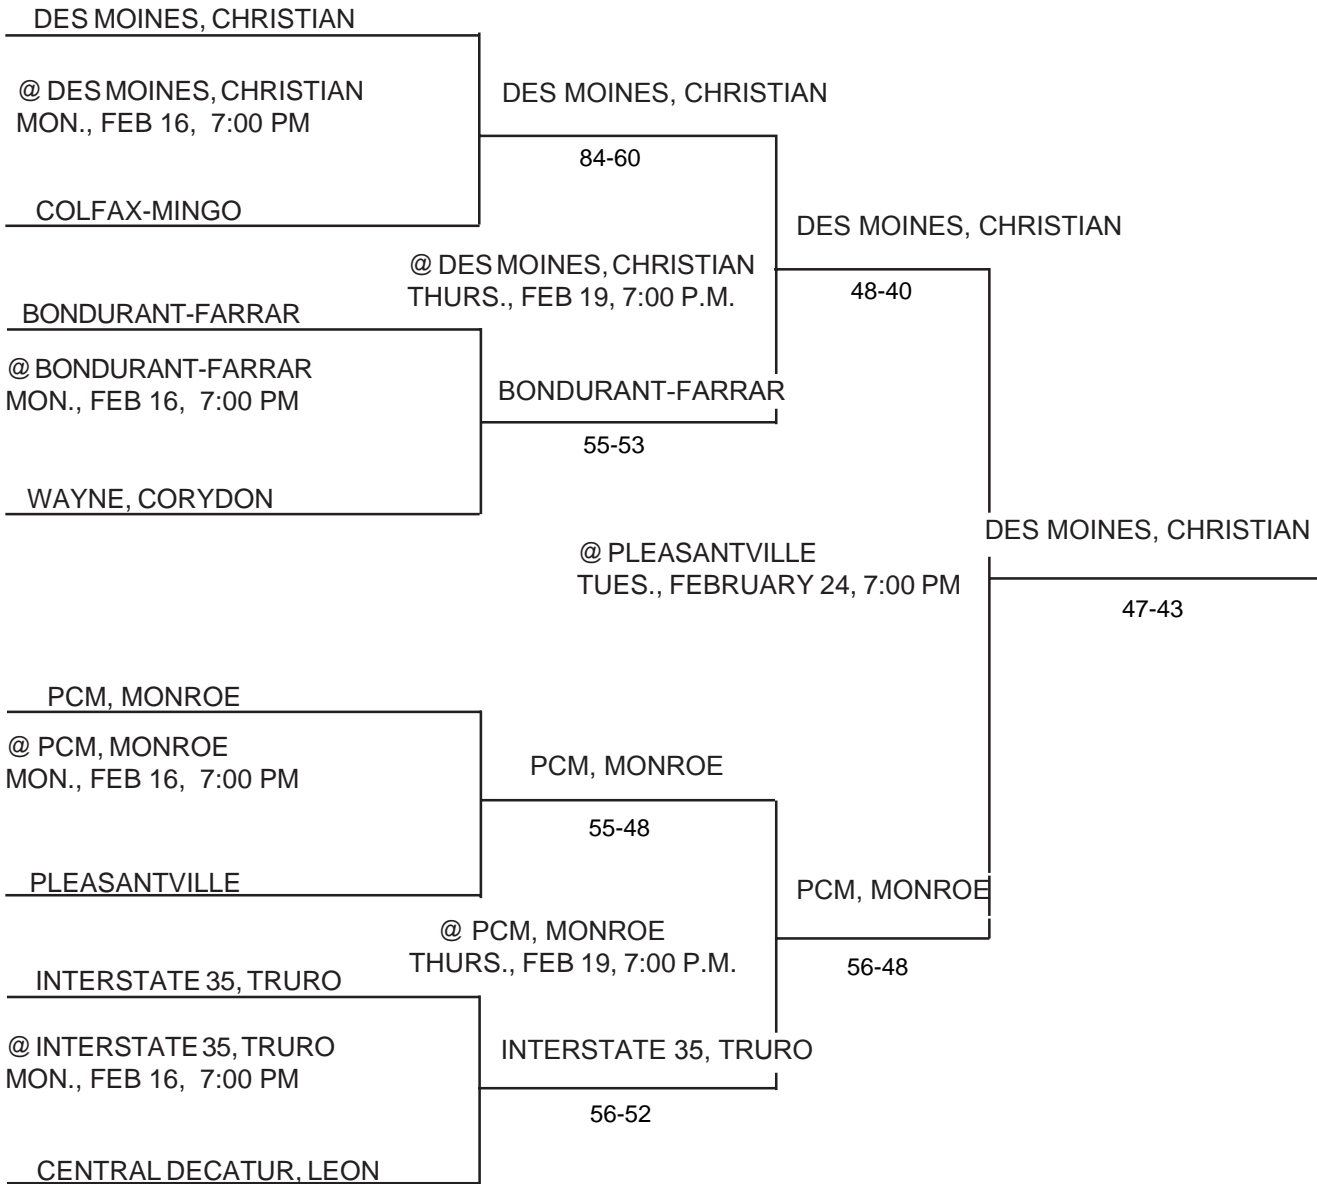

IOWA HIGH SCHOOL ATHLETIC ASSOCIATION
P.O. BOX 10
BOONE, IOWA 50036-0010
Pairings and Schedule of Tournaments/Meets Played
2009 BASKETBALL TOURNAMENT

CLASS: 2A
DISTRICT #12
SUBSTATE #6

REVISED 2/17/09

Above pairings and time schedule established as directed by the Board of Control