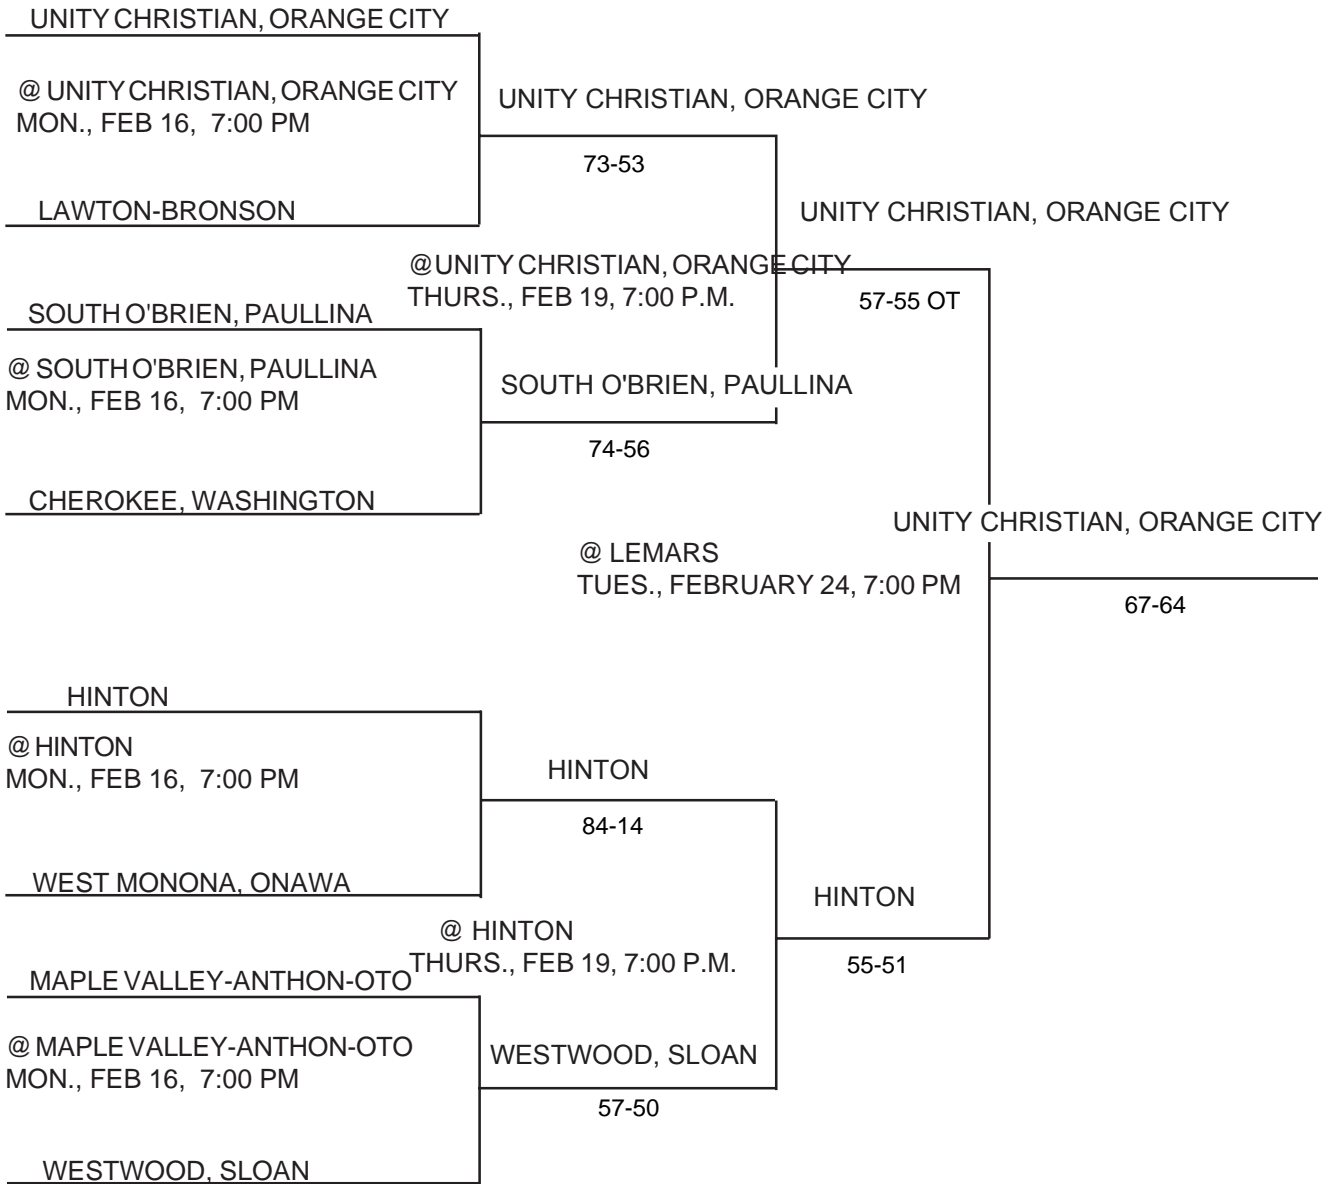

IOWA HIGH SCHOOL ATHLETIC ASSOCIATION
P.O. BOX 10
BOONE, IOWA 50036-0010
Pairings and Schedule of Tournaments/Meets Played
2009 BASKETBALL TOURNAMENT

CLASS: 2A
DISTRICT #2
SUBSTATE #1

Above pairings and time schedule established as directed by the Board of Control