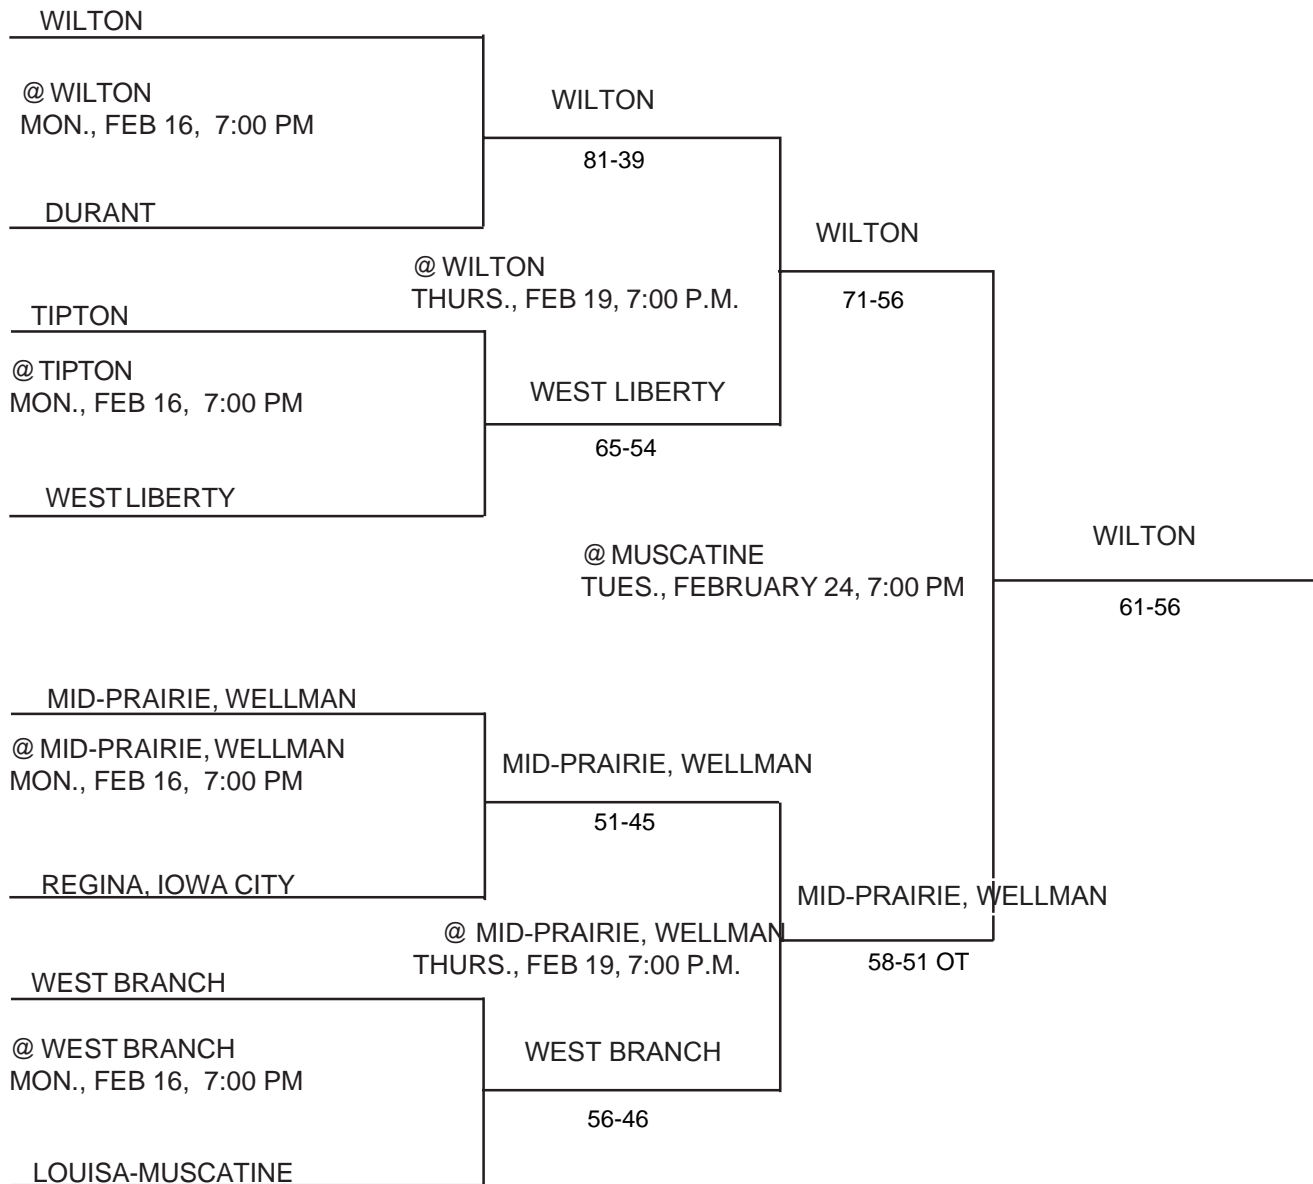

IOWA HIGH SCHOOL ATHLETIC ASSOCIATION
P.O. BOX 10
BOONE, IOWA 50036-0010
Pairings and Schedule of Tournaments/Meets Played
2009 BASKETBALL TOURNAMENT

CLASS: 2A
DISTRICT #9
SUBSTATE #5

Above pairings and time schedule established as directed by the Board of Control