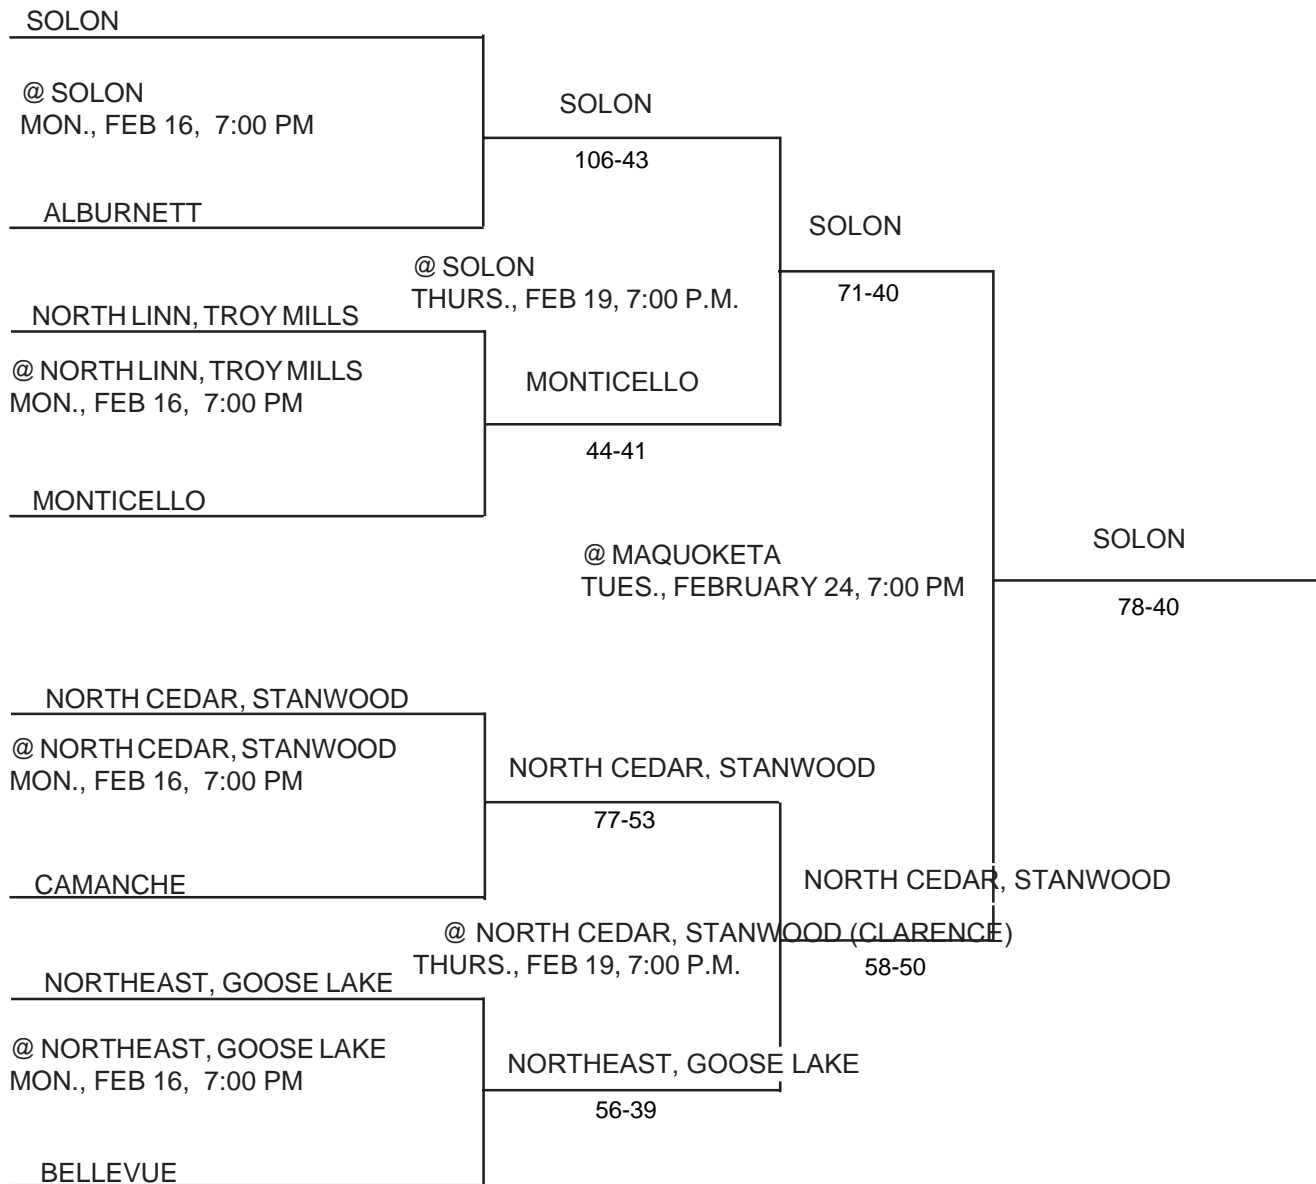

IOWA HIGH SCHOOL ATHLETIC ASSOCIATION
P.O. BOX 10
BOONE, IOWA 50036-0010
Pairings and Schedule of Tournaments/Meets Played
2009 BASKETBALL TOURNAMENT

CLASS: 2A
DISTRICT #8
SUBSTATE #4

Above pairings and time schedule established as directed by the Board of Control