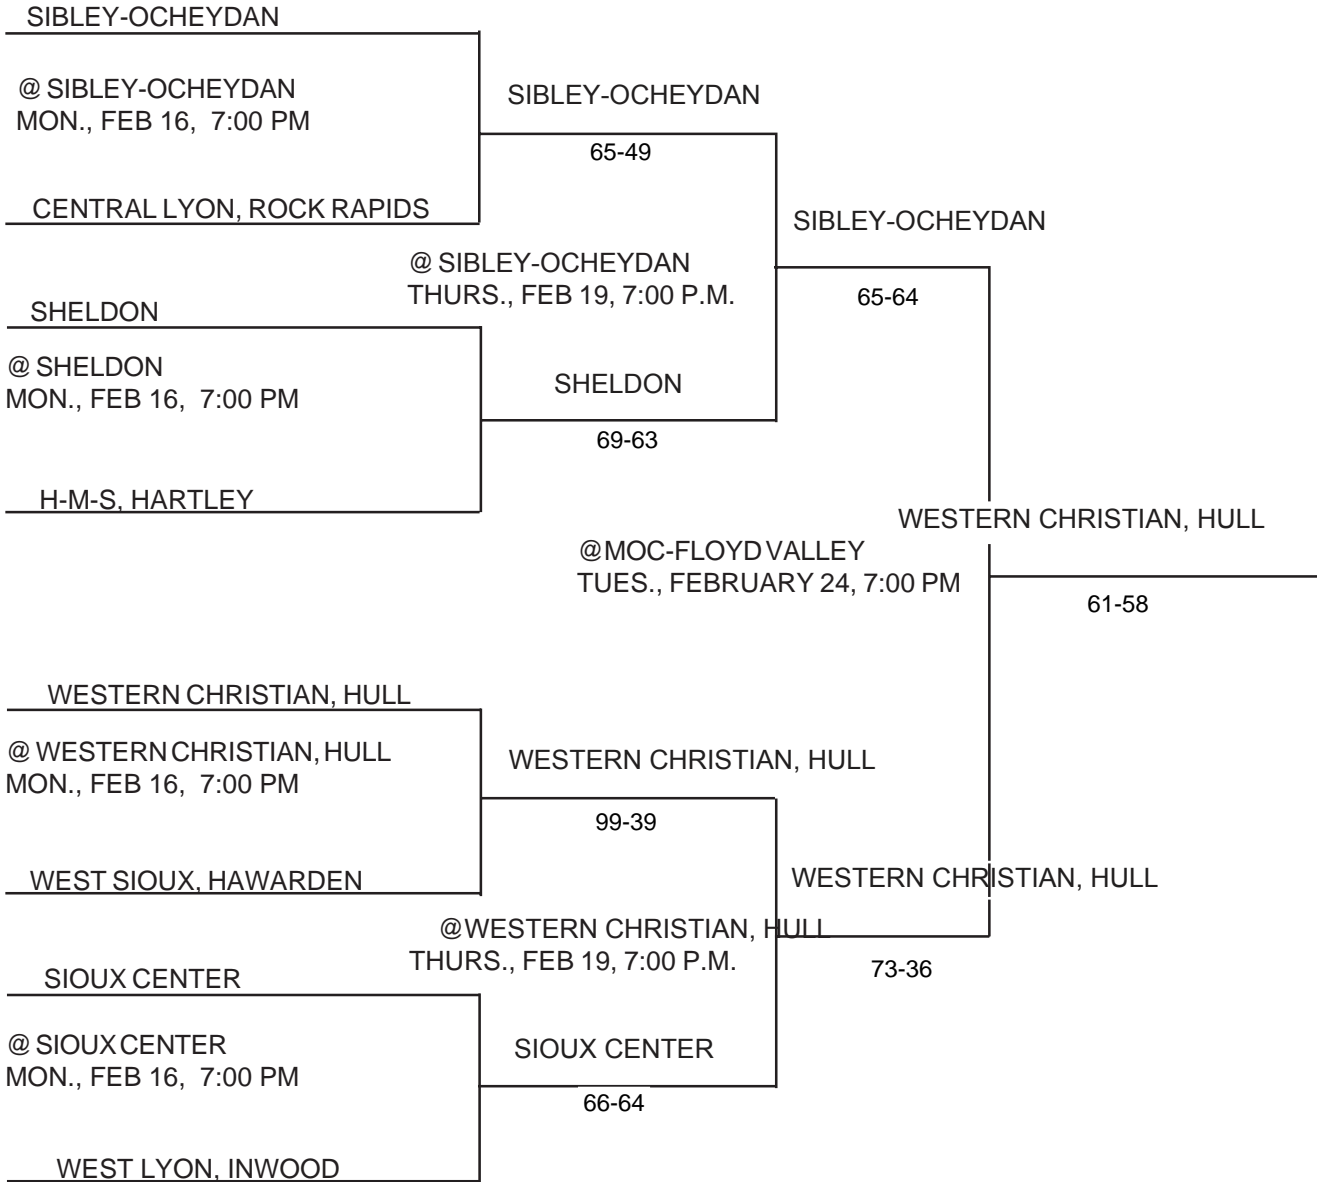

IOWA HIGH SCHOOL ATHLETIC ASSOCIATION
P.O. BOX 10
BOONE, IOWA 50036-0010
Pairings and Schedule of Tournaments/Meets Played
2009 BASKETBALL TOURNAMENT

CLASS: 2A
DISTRICT #1
SUBSTATE #1

Above pairings and time schedule established as directed by the Board of Control