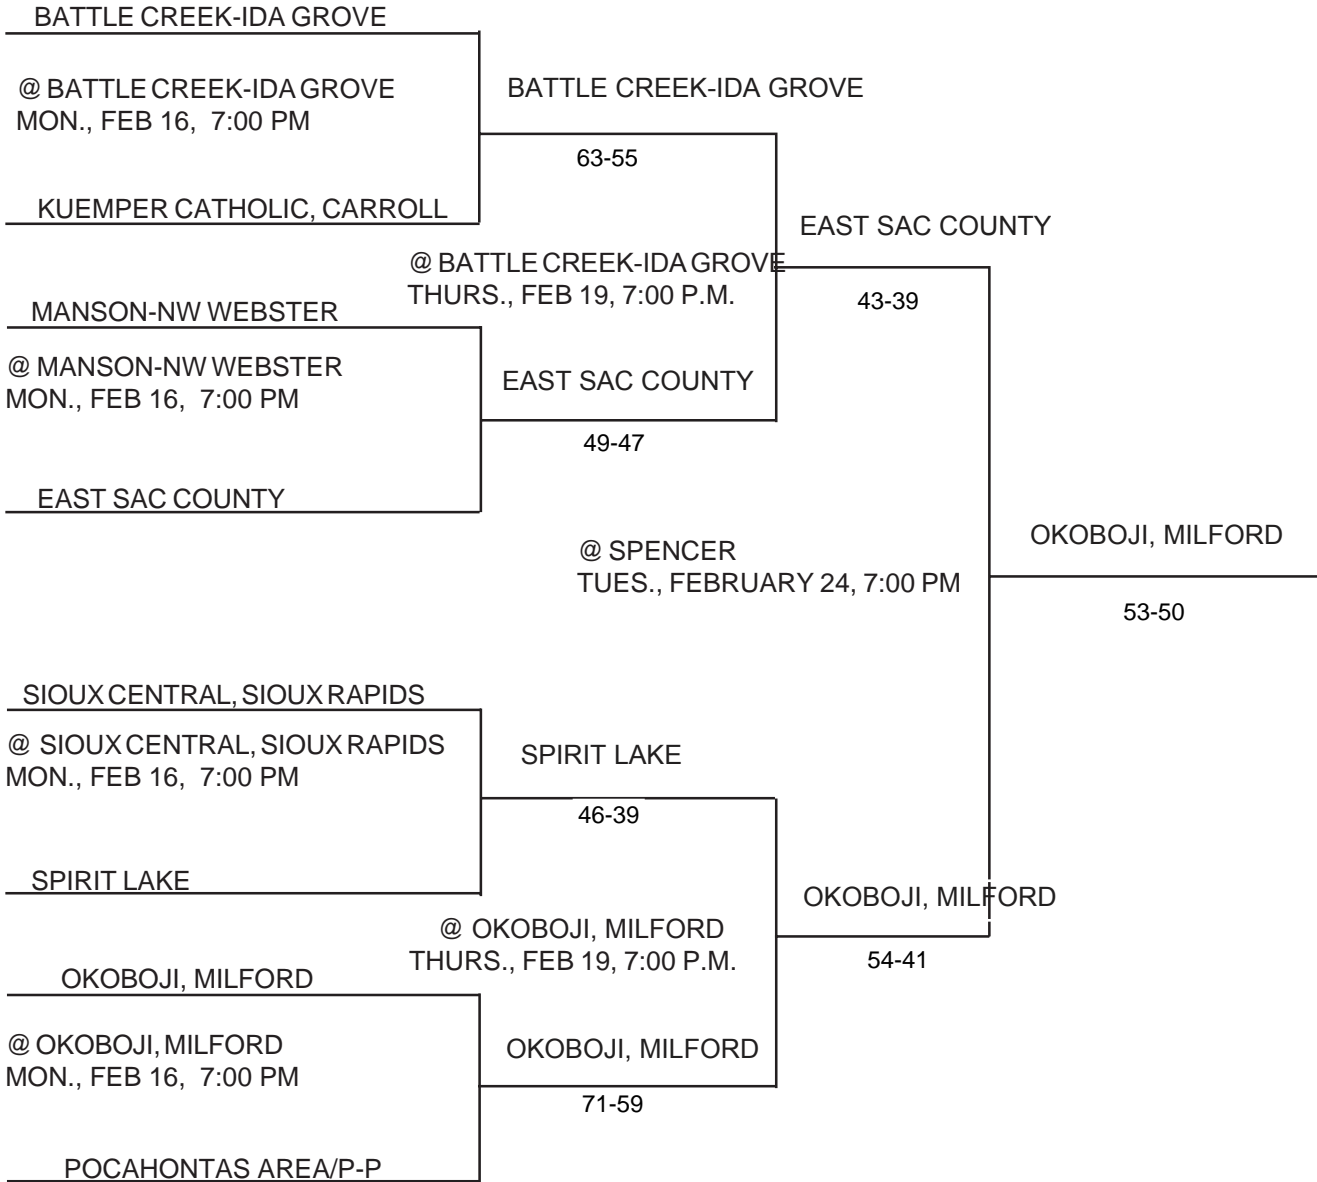

IOWA HIGH SCHOOL ATHLETIC ASSOCIATION
P.O. BOX 10
BOONE, IOWA 50036-0010
Pairings and Schedule of Tournaments/Meets Played
2009 BASKETBALL TOURNAMENT

CLASS: 2A
DISTRICT #3
SUBSTATE #2

Above pairings and time schedule established as directed by the Board of Control