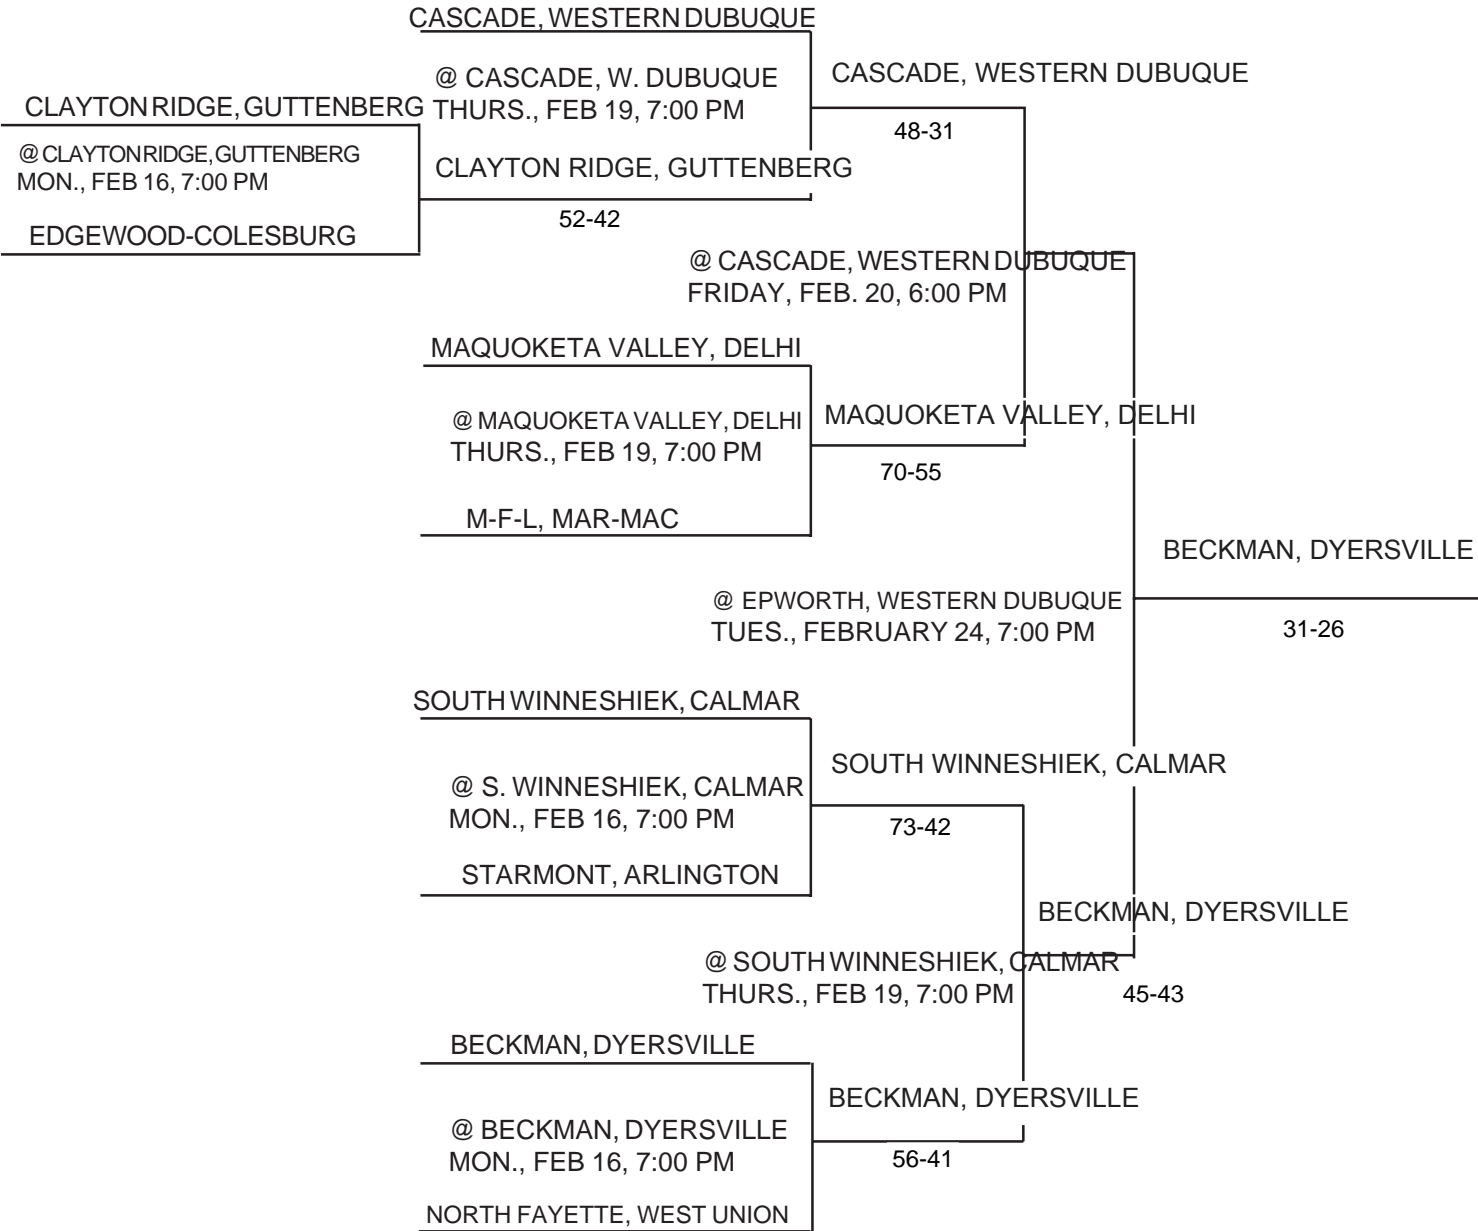

IOWA HIGH SCHOOL ATHLETIC ASSOCIATION
P.O. BOX 10
BOONE, IOWA 50036-0010
Pairings and Schedule of Tournaments/Meets Played
2009 BASKETBALL TOURNAMENT

CLASS: 2A
DISTRICT #7
SUBSTATE #4

Above pairings and time schedule established as directed by the Board of Control