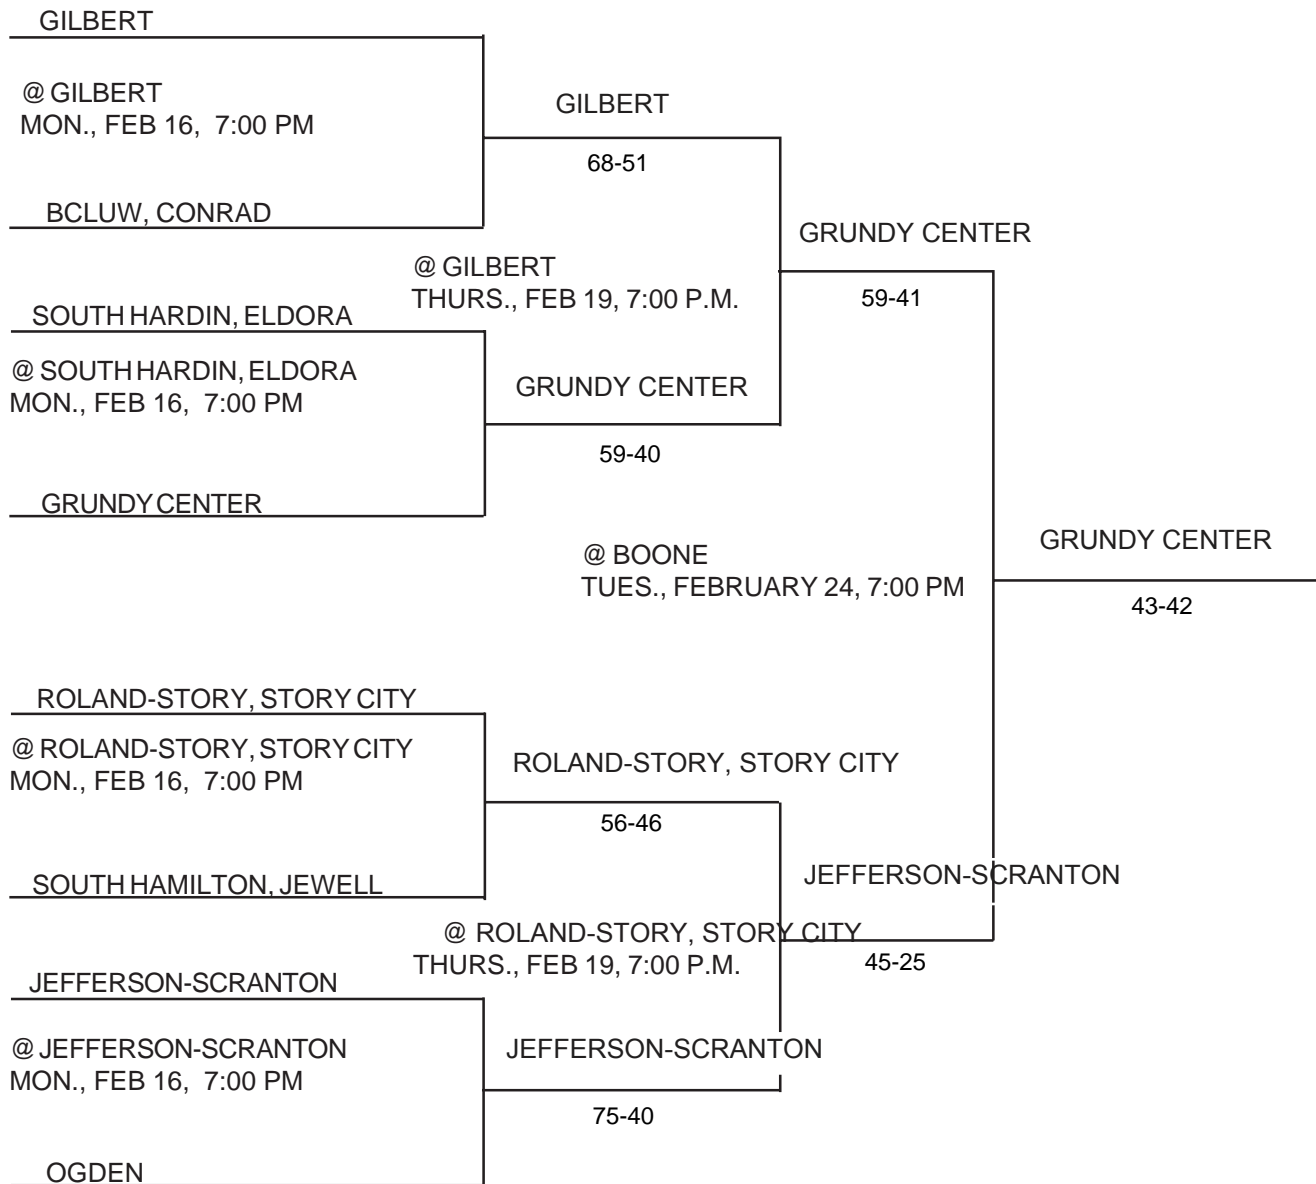

IOWA HIGH SCHOOL ATHLETIC ASSOCIATION
P.O. BOX 10
BOONE, IOWA 50036-0010
Pairings and Schedule of Tournaments/Meets Played
2009 BASKETBALL TOURNAMENT

CLASS: 2A
DISTRICT #13
SUBSTATE #7

Above pairings and time schedule established as directed by the Board of Control